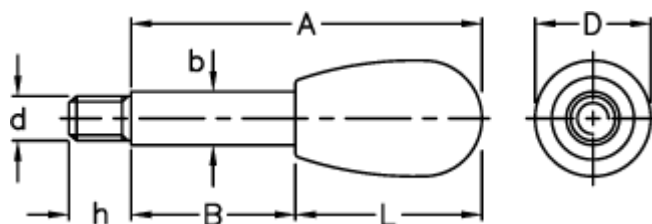

Data Sheet

Article number: 2304004003
Description: E+G Lever arm
BL.368/10x77

Measures

A	= 77
b	= 10
B	= 45
D	= 20
d	6g = M8
h	= 9
L	= 32